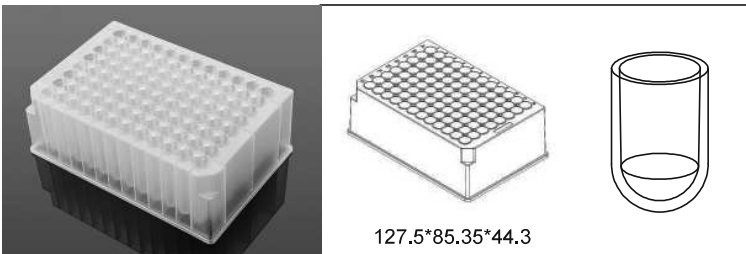

Round Well

Deep Well Plates

1.3 ml 96-Well Deep Well Plate, V-Bottom, Round Well

Non-sterile Cat.No. 502101

Sterile Cat.No. 502601

Packing 5/pk, 50/cs

Matching Mat Item: 506005/506065

1.3 ml 96-Well Deep Well Plate, U-Bottom, Round Well

NEW

Non-sterile Cat.No. 507001

Sterile Cat.No. 507101

Packing 5/pk, 50/cs

Matching Mat Item: 506005/506065

2.0 ml 96-Well Deep Well Plate, U-Bottom, Round Well

Non-sterile Cat.No. 503102

Sterile Cat.No. 503162

Packing 5/pk, 50/cs

Matching Mat Item: 506006/506066

3.5 ml 48-Well Deep Well Plate, U-Bottom, Round Well

Non-sterile Cat.No. 504102

Sterile Cat.No. 504162

Packing 5/pk, 50/cs

No Matching Mat Yet

Plastic Comb