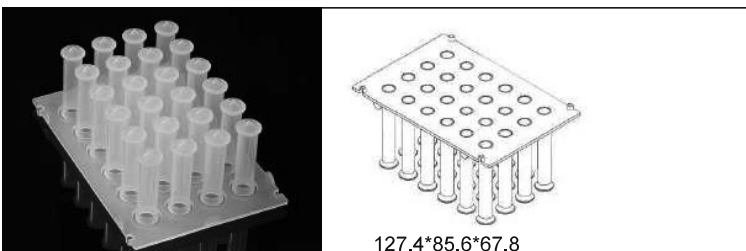

Packing 5/pk, 50/cs

Matching Mat Item: 506006/506066

3.5 ml 48-Well Deep Well Plate, U-Bottom, Round Well

Non-sterile Cat.No. 504102

Sterile Cat.No. 504162

Packing 5/pk, 50/cs

No Matching Mat Yet

Plastic Comb