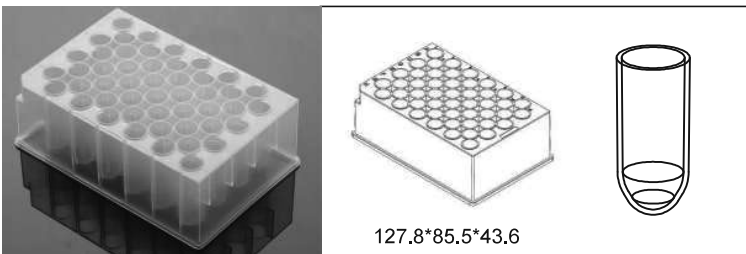

Round Well

Deep Well Plates

1.3 ml 96-Well Deep Well Plate, V-Bottom, Round Well

Non-sterile Cat.No. 502101

Sterile Cat.No. 502601

Packing 5/pk, 50/cs

Matching Mat Item: 506005/506065

1.3 ml 96-Well Deep Well Plate, U-Bottom, Round Well

NEW

Non-sterile Cat.No. 507001

Sterile Cat.No. 507101

Packing 5/pk, 50/cs

Matching Mat Item: 506005/506065

2.0 ml 96-Well Deep Well Plate, U-Bottom, Round Well

Non-sterile Cat.No. 503102

Sterile Cat.No. 503162

Packing 5/pk, 50/cs

Matching Mat Item: 506006/506066

3.5 ml 48-Well Deep Well Plate, U-Bottom, Round Well

Non-sterile Cat.No. 504102

Sterile Cat.No. 504162

Packing 5/pk, 50/cs

No Matching Mat Yet

Plastic Comb