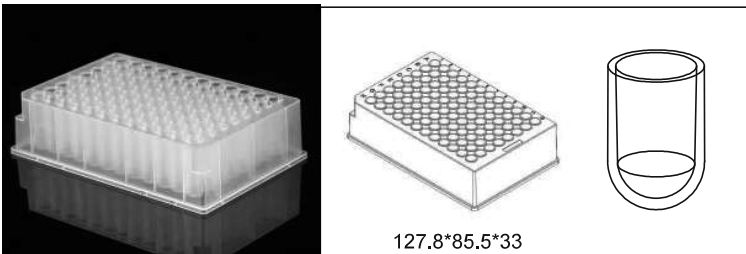

Round Well

Deep Well Plates

1.3 ml 96-Well Deep Well Plate, V-Bottom, Round Well

Non-sterile Cat.No. 502101

Sterile Cat.No. 502601

Packing 5/pk, 50/cs

Matching Mat Item: 506005/506065

1.3 ml 96-Well Deep Well Plate, U-Bottom, Round Well

NEW

Non-sterile Cat.No. 507001

Sterile Cat.No. 507101

Packing 5/pk, 50/cs

Matching Mat Item: 506005/506065

2.0 ml 96-Well Deep Well Plate, U-Bottom, Round Well

Non-sterile Cat.No. 503102

Sterile Cat.No. 503162

Packing 5/pk, 50/cs

Matching Mat Item: 506006/506066

3.5 ml 48-Well Deep Well Plate, U-Bottom, Round Well

Non-sterile Cat.No. 504102

Sterile Cat.No. 504162

Packing 5/pk, 50/cs

No Matching Mat Yet

Plastic Comb