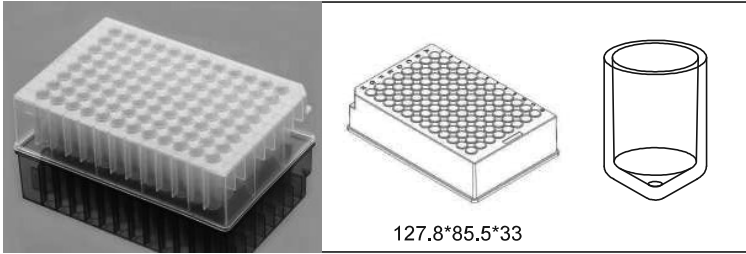

Round Well

Deep Well Plates

1.3 ml 96-Well Deep Well Plate, V-Bottom, Round Well

Non-sterile Cat.No. 502101

Sterile Cat.No. 502601

Packing 5/pk, 50/cs

Matching Mat Item: 506005/506065

1.3 ml 96-Well Deep Well Plate, U-Bottom, Round Well

NEW

Non-sterile Cat.No. 507001

Sterile Cat.No. 507101

Packing 5/pk, 50/cs

Matching Mat Item: 506005/506065

2.0 ml 96-Well Deep Well Plate, U-Bottom, Round Well

Non-sterile Cat.No. 503102

Sterile Cat.No. 503162

Packing 5/pk, 50/cs

Matching Mat Item: 506006/506066

3.5 ml 48-Well Deep Well Plate, U-Bottom, Round Well

Non-sterile Cat.No. 504102

Sterile Cat.No. 504162

Packing 5/pk, 50/cs

No Matching Mat Yet

Plastic Comb

24 Well Plastic Comb Compatible with 510001, 16ml 24-Well Plate

Non-sterile Cat.No. /

Sterile Cat.No. 509001

Packing 1/pk, 25/cs